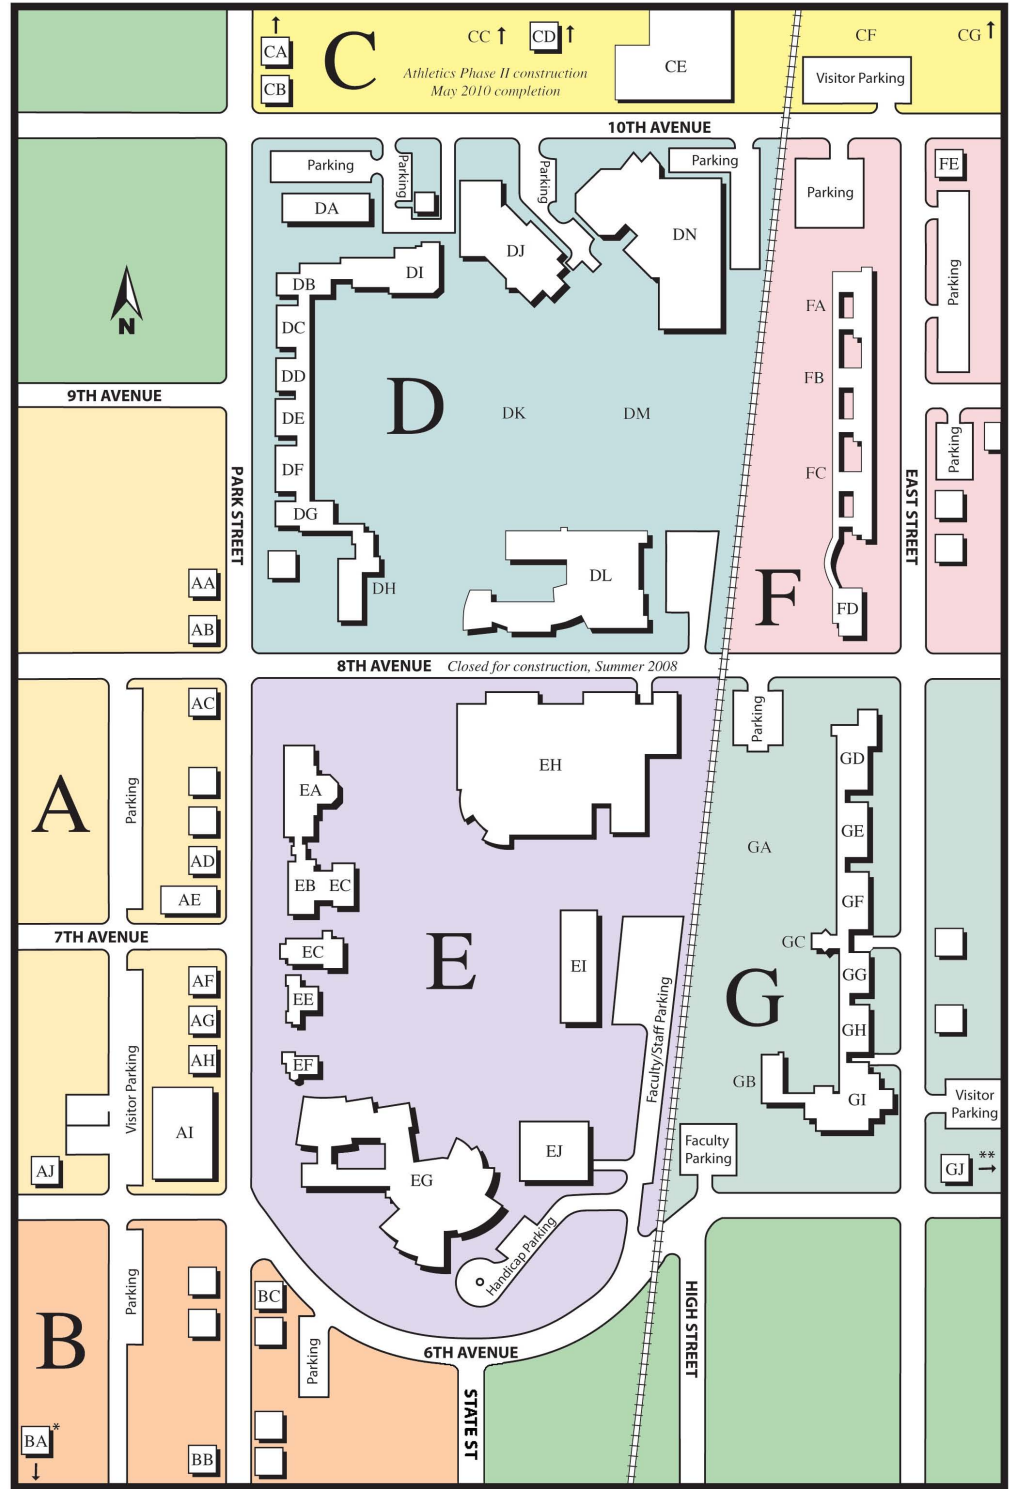

CAMPUS PROGRAMS AND SPACES

Academic Advising	DL
Accounting *	BA
Admission	AI
Alumni Relations *	BA
Athletics	DN
Audio Visual Services	EA
Bob's Underground Coffeehouse	GI
Career Development Office	AG
Cashier/Bursar	AI
CERA Director	AE
Chaplain	AC
College and Alumni Relations *	BA
College Services	EI
Communication	BC
Community Enhancement *	BA
Community Service Center	AC
Conference Operations and Events	DL

Corporate, Foundation, and Government Relations	AH
Craft Workshop	GC
Dean of the College	AH
Development *	BA
Dining Hall	DL
Dining Services	DL
Cashier/Bursar	AI
Falconer Art Gallery	EG
Financial Aid	AI
Flanagan Arena Theatre	EG
Health Center	EI
Help Desk	EI
Human Resources	BA
Humanities, Center for the	AE
Information Technology Services	EI

Institutional Research	AI
International Student Services	DL
International Studies, Center for	AE
Lyle's Pub	DL
Mail Services	DL
Multicultural Affairs	DL
Off-Campus Study	AE
Peace Studies Program	AE
Pioneer Fund *	BA
Prairie Studies, Center for	AE
President of the College	AH
Print and Drawing Study Room	EJ
Reading Lab	AA
Registrar	AI
Religion, Spirituality, and Social Justice, Center for	AC

Roberts Theatre	EG
Rosenfield Program	AE
Safety and Security	FE
Social Commitment, Office of	AF
South Lounge	EI
Spencer Grill, The	DL
Stonewall Resource Center	DL
Student Affairs	DL
Student Government Association	DL
Student Housing	DL
Treasurer *	BA

* The Old Glove Factory is on the southwest corner of Broad Street and Third Avenue
** Facilities Management is located on the east edge of Grinnell at 1917 6th Avenue