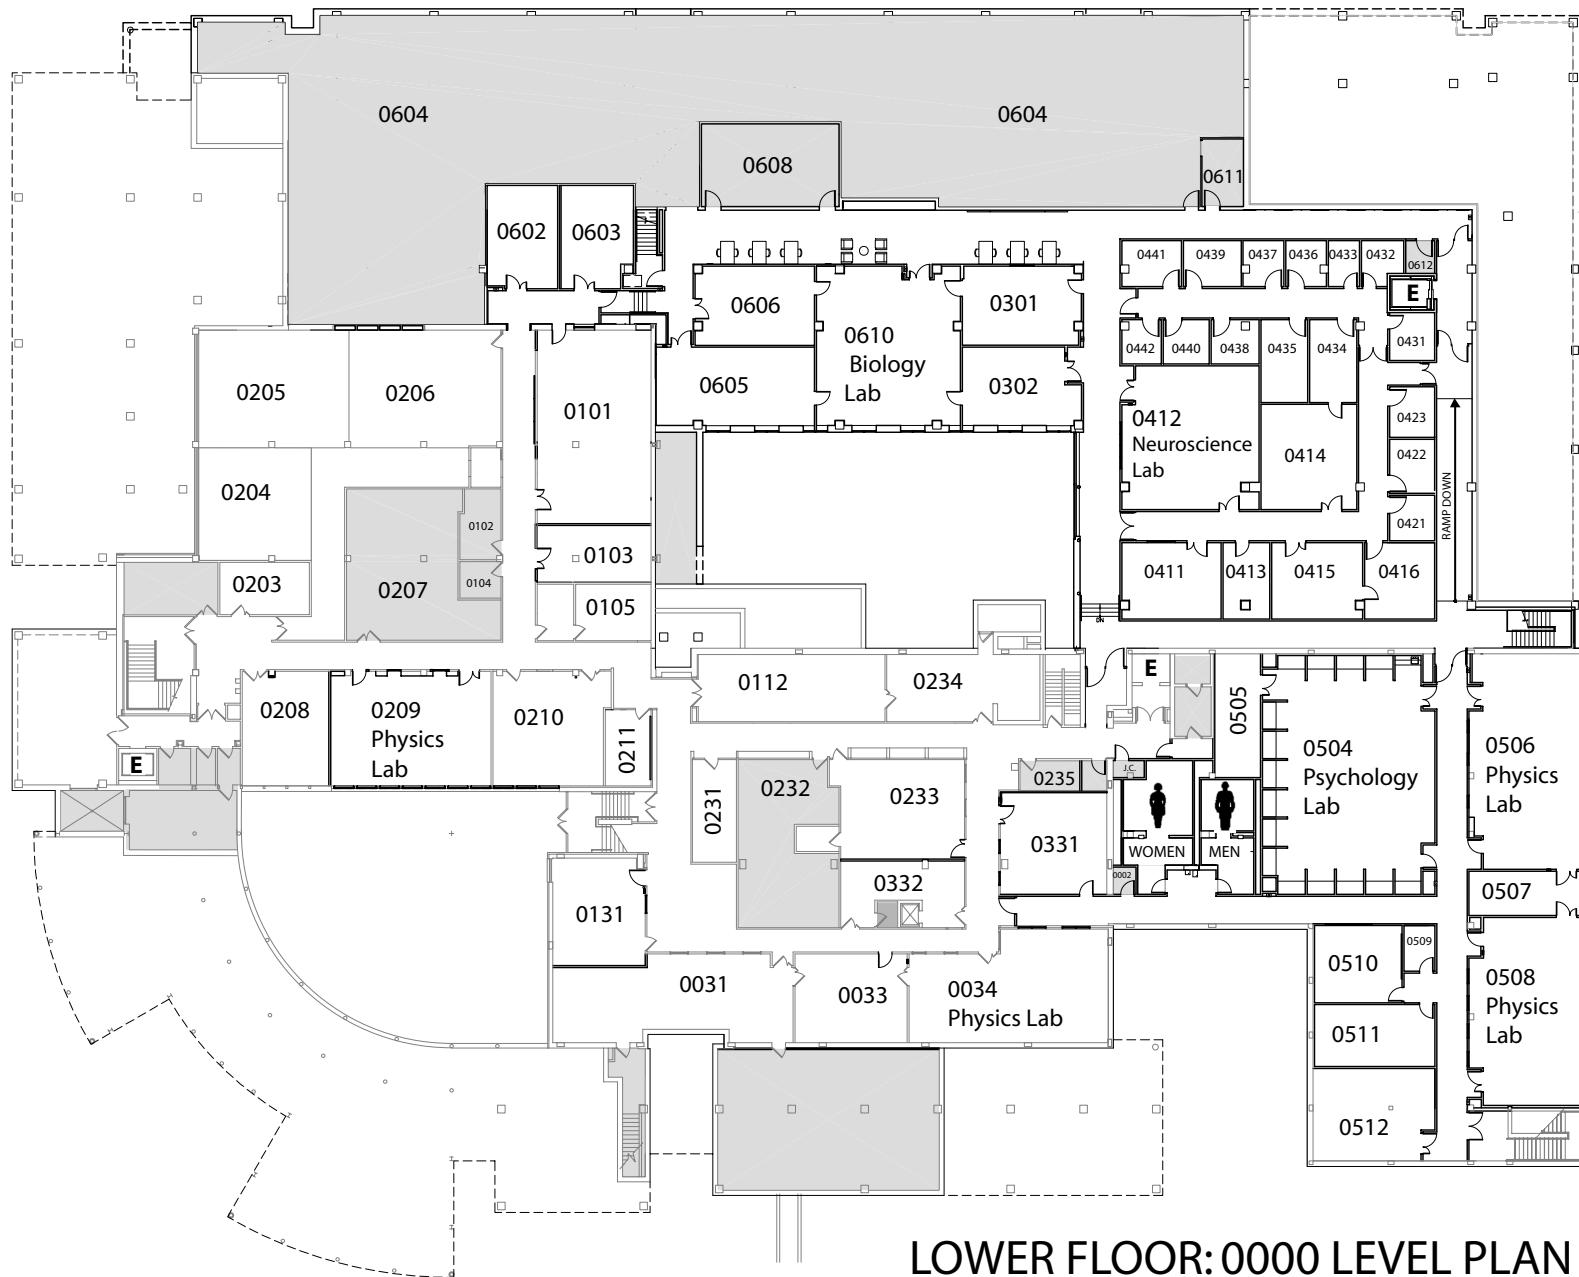

# NOYCE SCIENCE CENTER

NORTH

LOWER FLOOR: 0000 LEVEL PLAN

NORTH

Exit to 8th Avenue and Rosenfield Center (JRC)

Exit toward sundial and ARH/ Carnegie

FIRST FLOOR: 1000 LEVEL PLAN

NORTH

SECOND FLOOR: 2000 LEVEL PLAN

NORTH

THIRD FLOOR: 3000 LEVEL PLAN