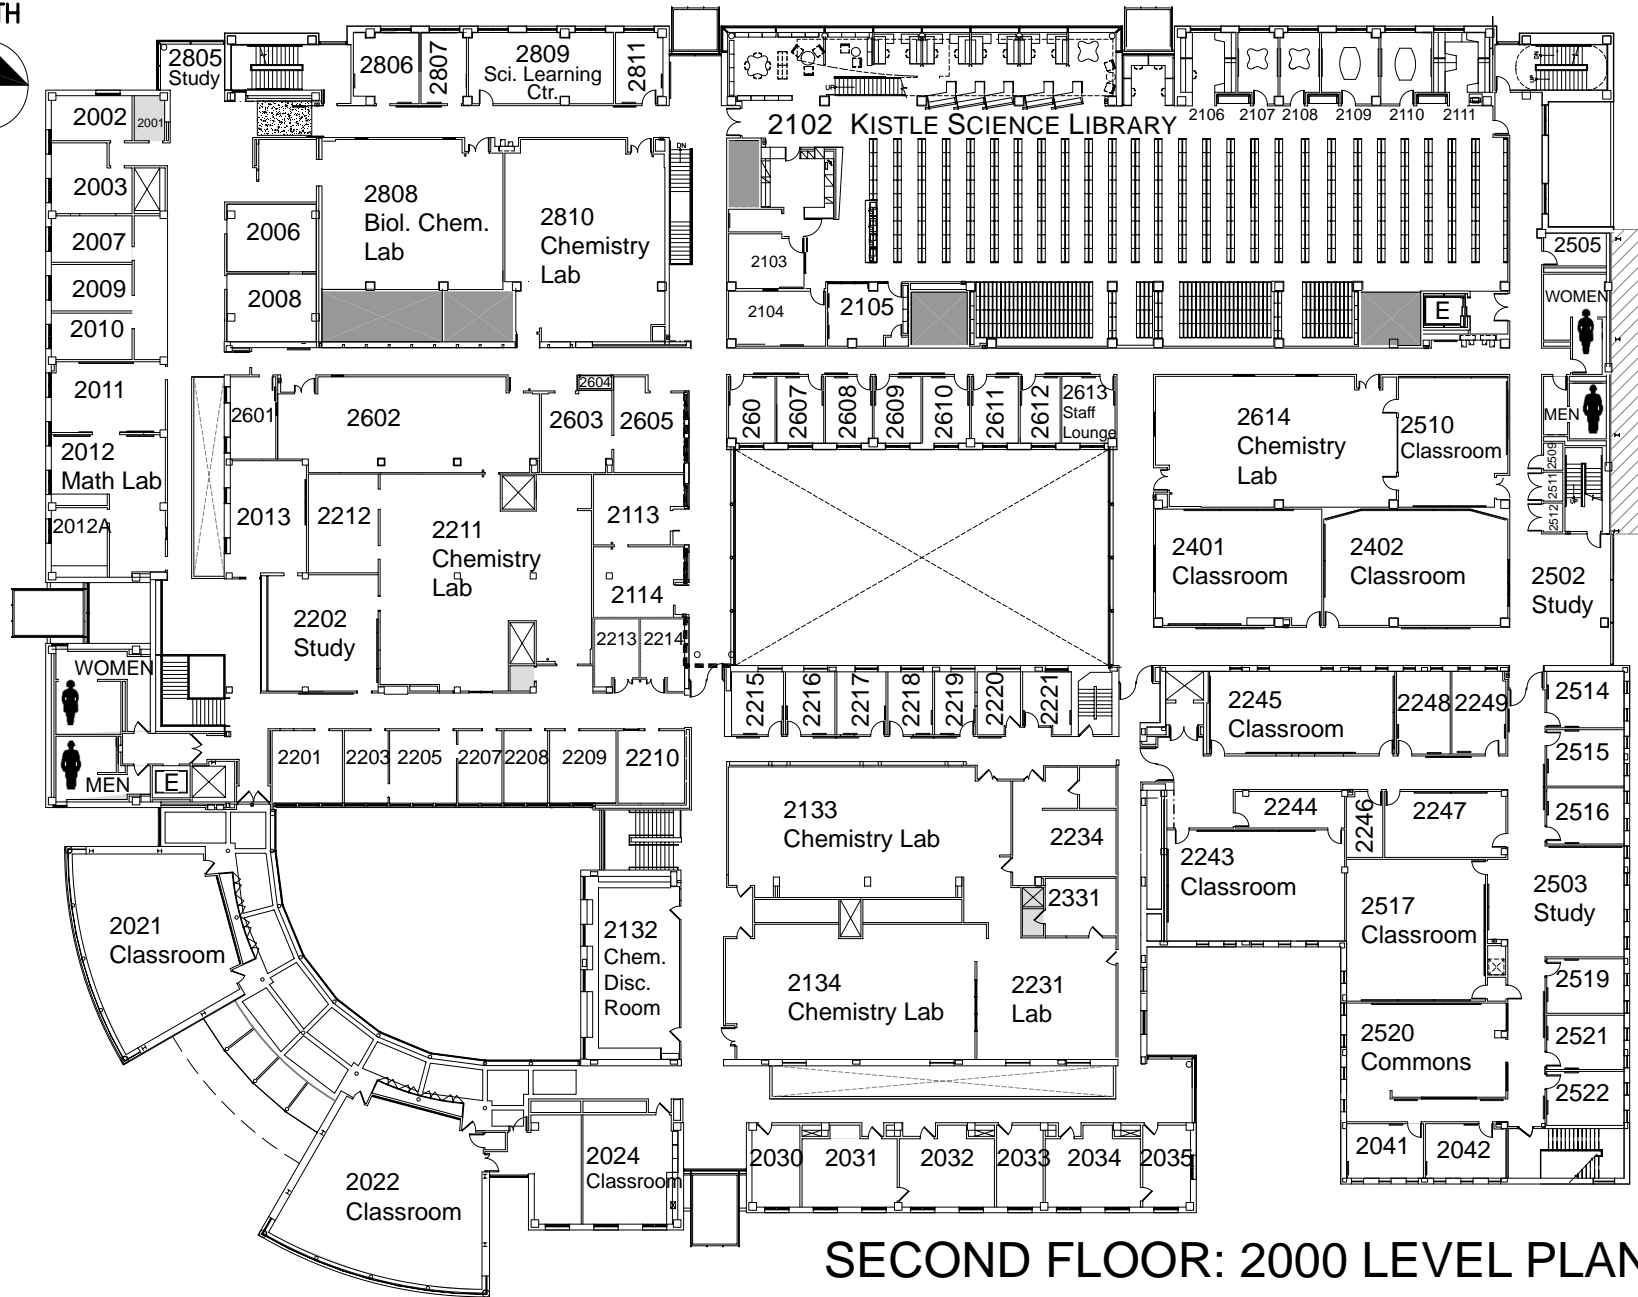

# NOYCE SCIENCE CENTER

NORTH

LOWER FLOOR: 0000 LEVEL PLAN

NORTH

Exit to 8th Avenue and Rosenfield Center (JRC)

Exit toward sundial and ARH/ Carnegie

FIRST FLOOR: 1000 LEVEL PLAN

NORTH

SECOND FLOOR: 2000 LEVEL PLAN

NORTH

THIRD FLOOR: 3000 LEVEL PLAN