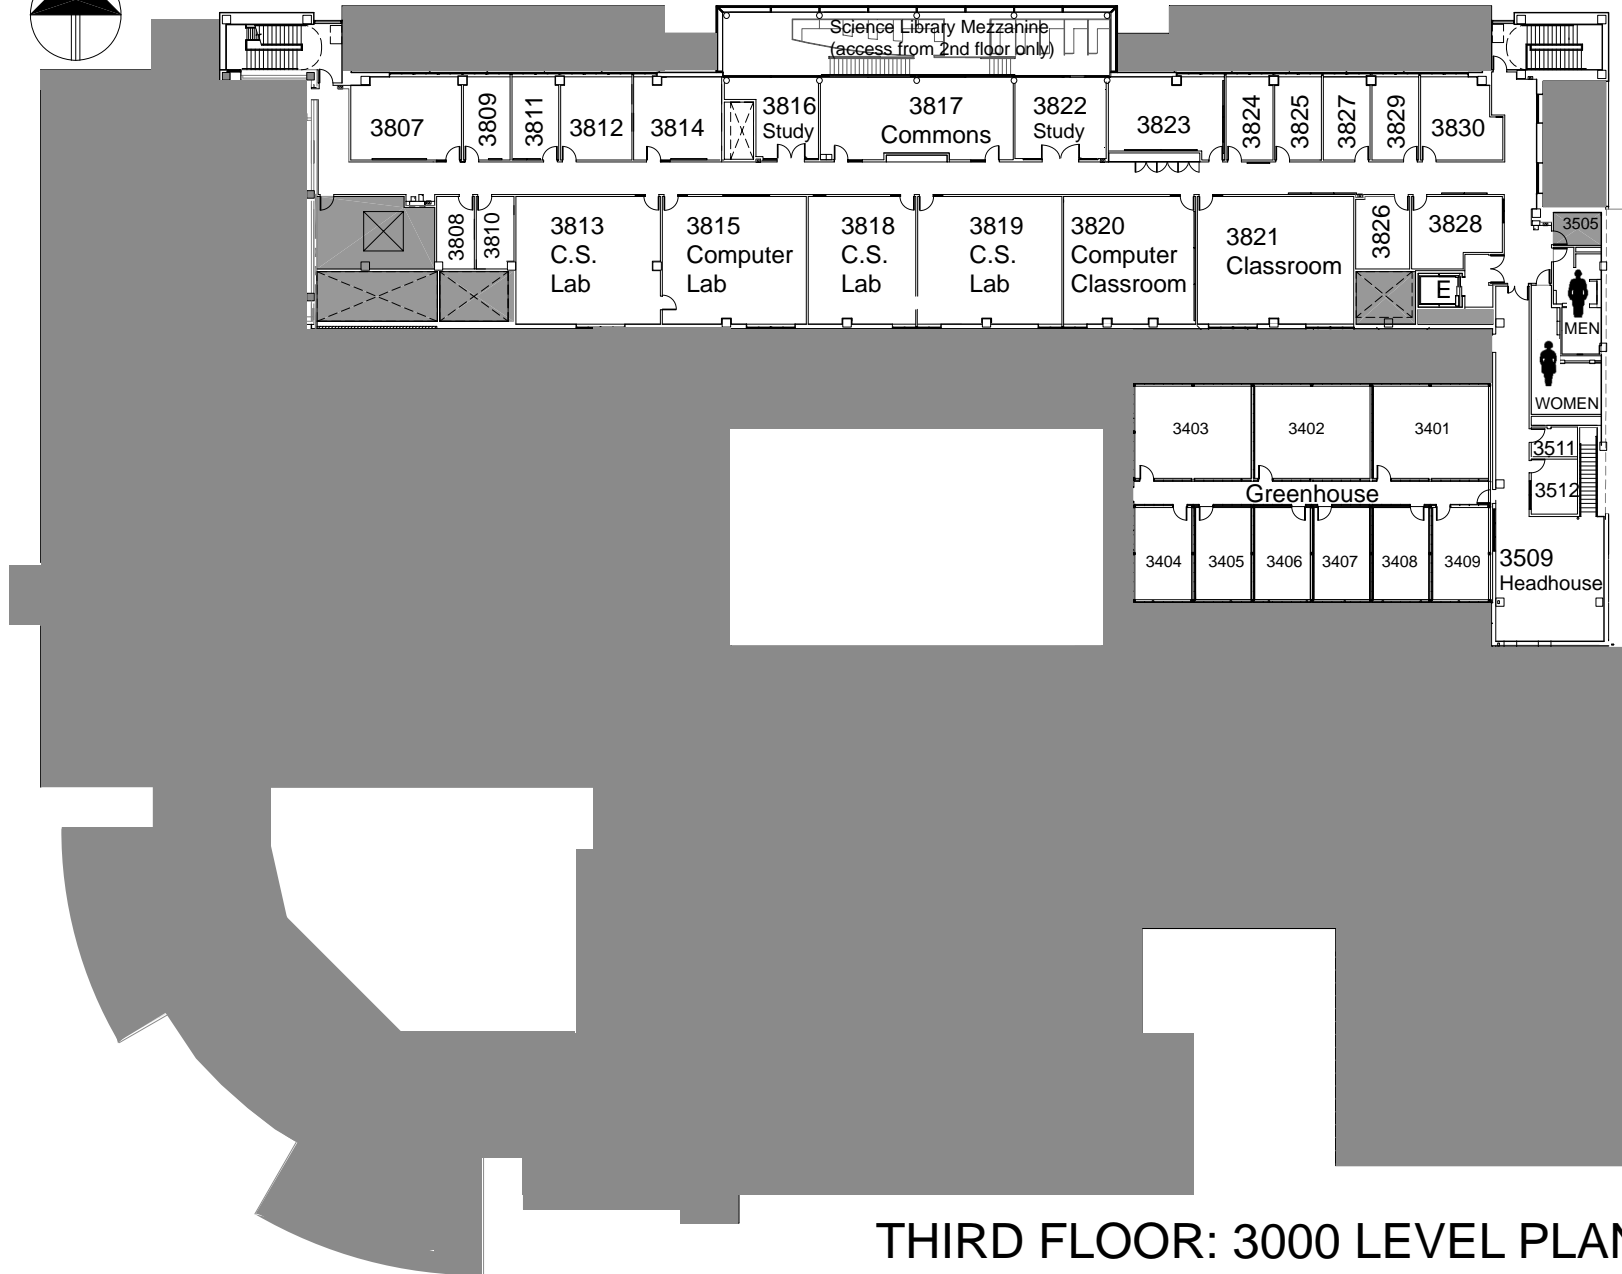

# NOYCE SCIENCE CENTER

NORTH

LOWER FLOOR: 0000 LEVEL PLAN

NORTH

Exit to 8th Avenue and Rosenfield Center (JRC)

Exit toward sundial and ARH/ Carnegie

FIRST FLOOR: 1000 LEVEL PLAN

NORTH

SECOND FLOOR: 2000 LEVEL PLAN

NORTH

THIRD FLOOR: 3000 LEVEL PLAN