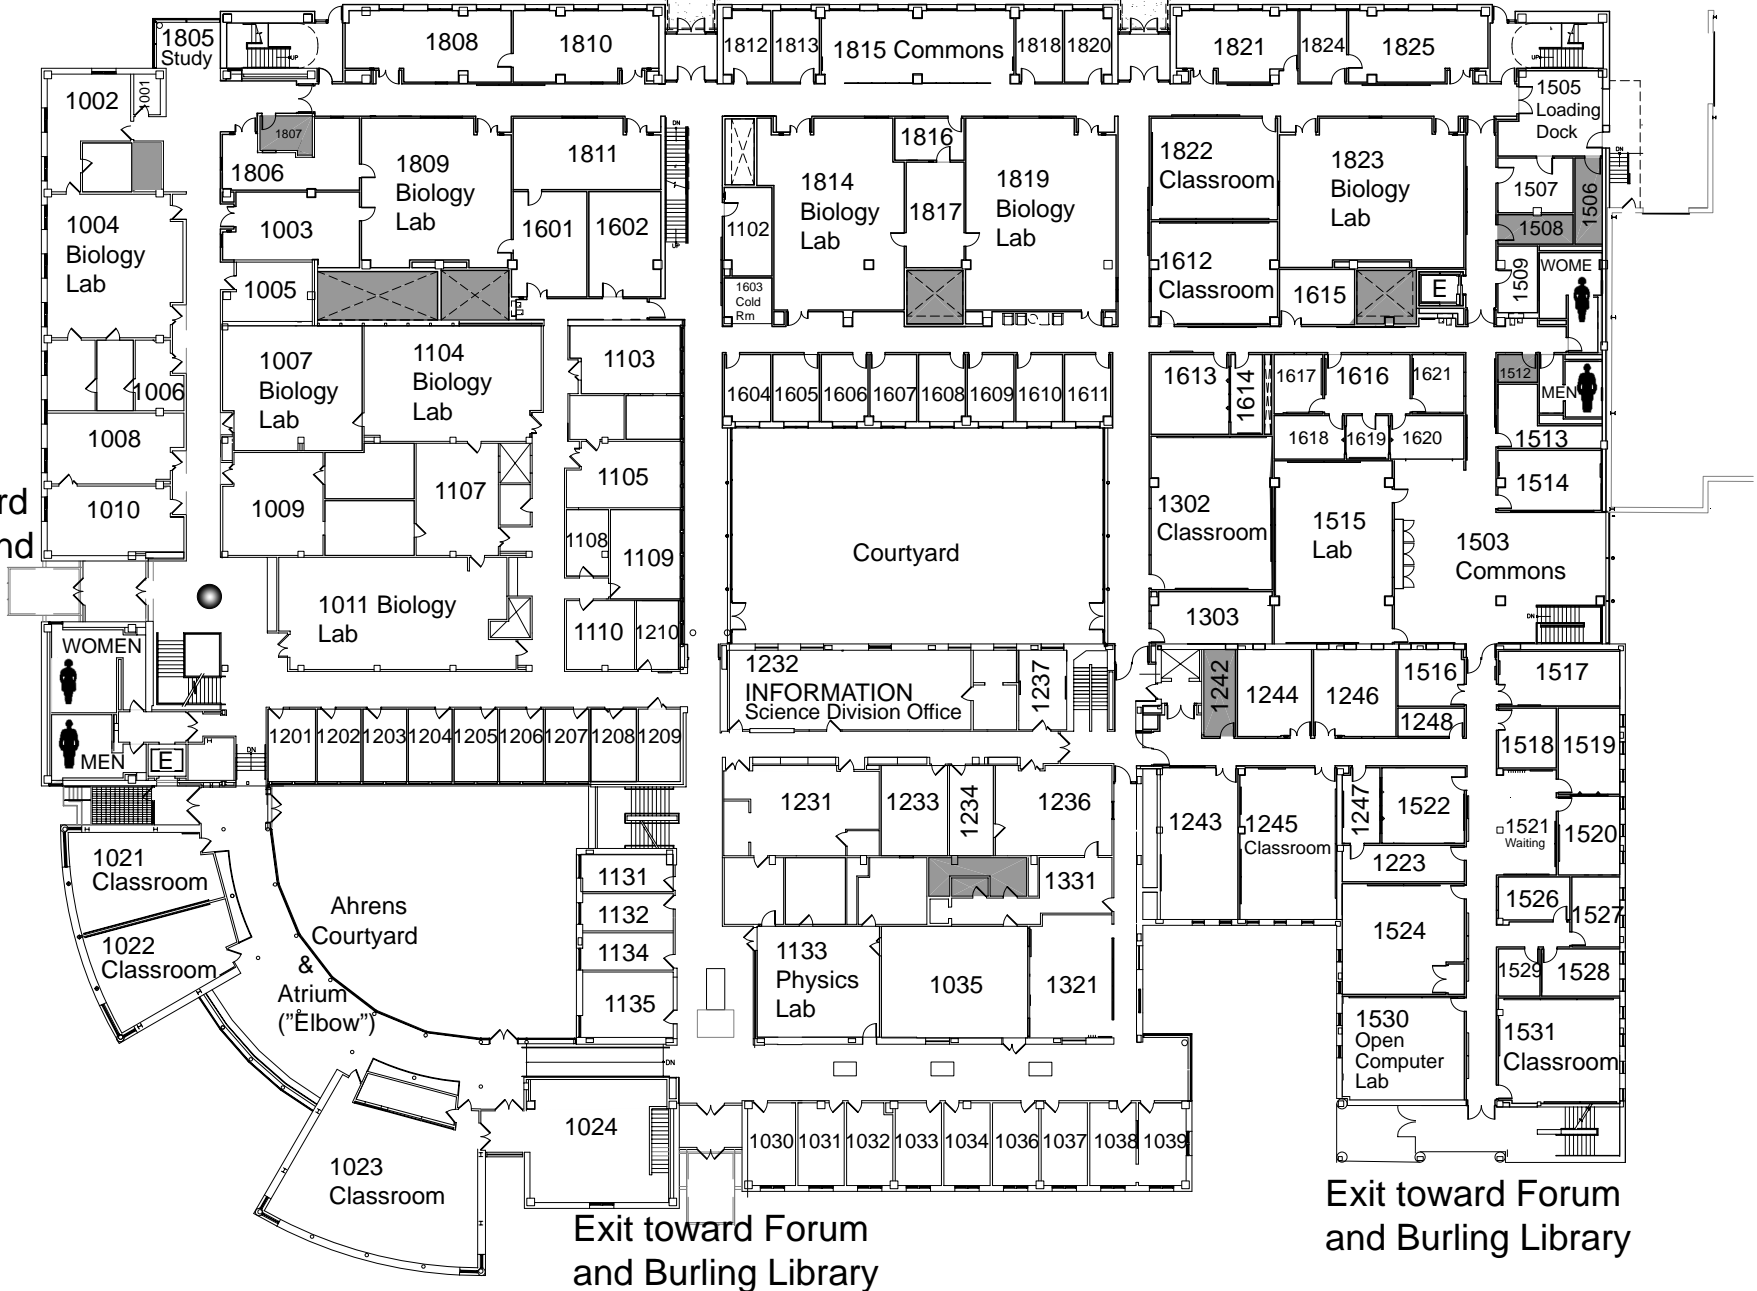

# NOYCE SCIENCE CENTER

NORTH

LOWER FLOOR: 0000 LEVEL PLAN

NORTH

Exit to 8th Avenue and Rosenfield Center (JRC)

Exit toward sundial and ARH/ Carnegie

FIRST FLOOR: 1000 LEVEL PLAN

NORTH

SECOND FLOOR: 2000 LEVEL PLAN

NORTH

THIRD FLOOR: 3000 LEVEL PLAN