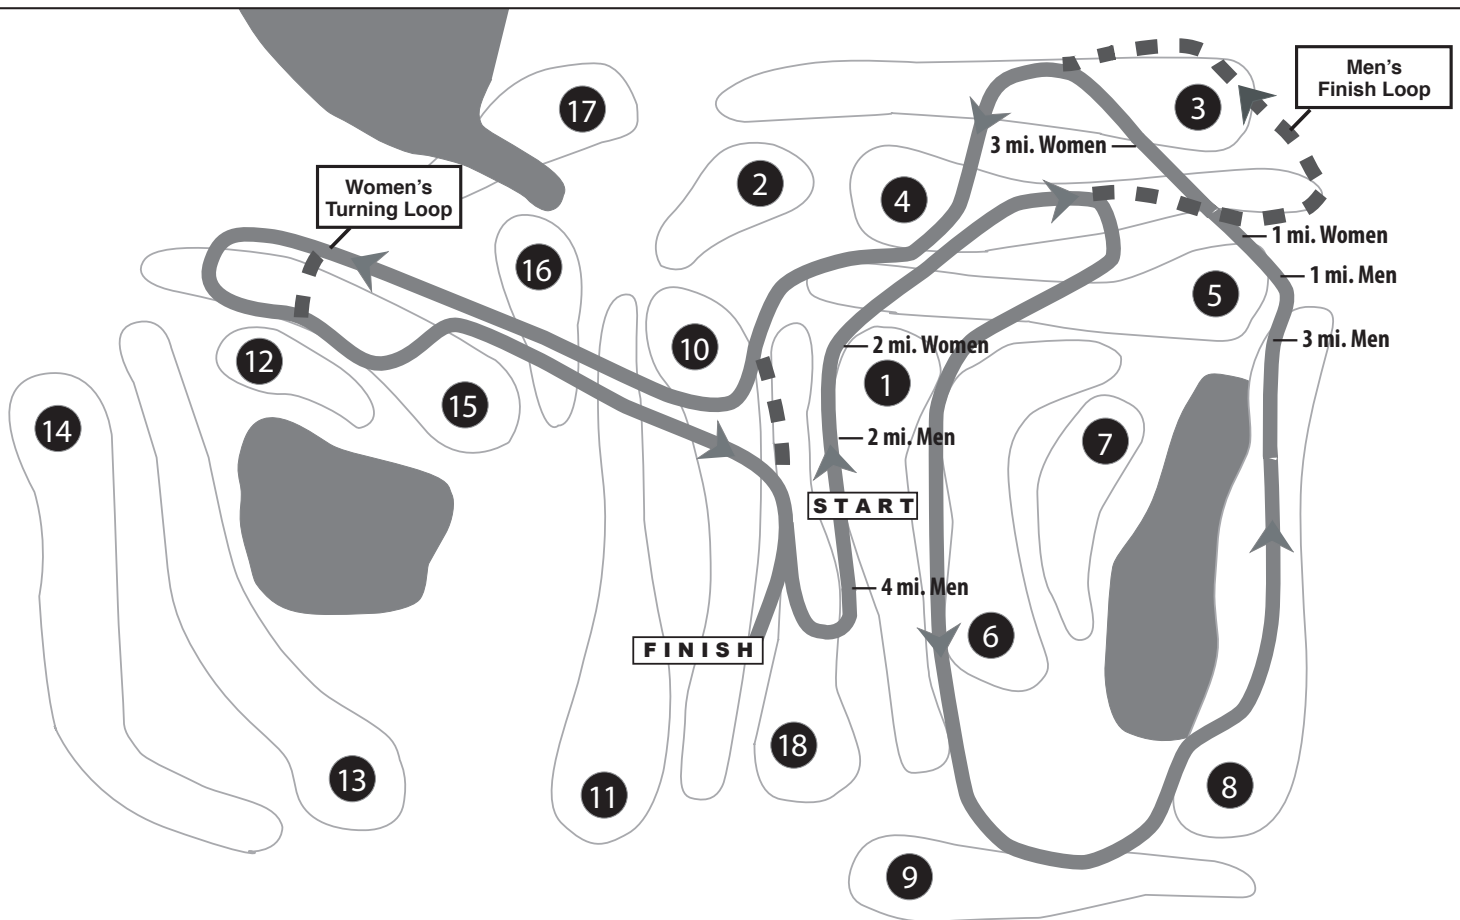

The Oakland Acres Cross Country Course

Women's 6k: two outside loops

Men's 8k: two outside loops plus the finish loop

Race Times

Women 10 a.m.

Men 10:45 a.m.

Results

Will be posted on the
Grinnell College website:
www.grinnell.edu/athletics

Please stay off the tees and greens!

About Les Duke

G. Lester Duke gave a lifetime of service to Grinnell College. A 1925 graduate of Grinnell, Mr. Duke served as track coach from 1926-1943. He then became Dean of Men at the College. Internationally recognized as a starter, Mr. Duke started both the Drake Relays and Big 8 Meet for years. The outdoor track and field complex at Grinnell College was named for Mr. Duke in 1989. We are proud to host the 49th Annual Les Duke Invitational.