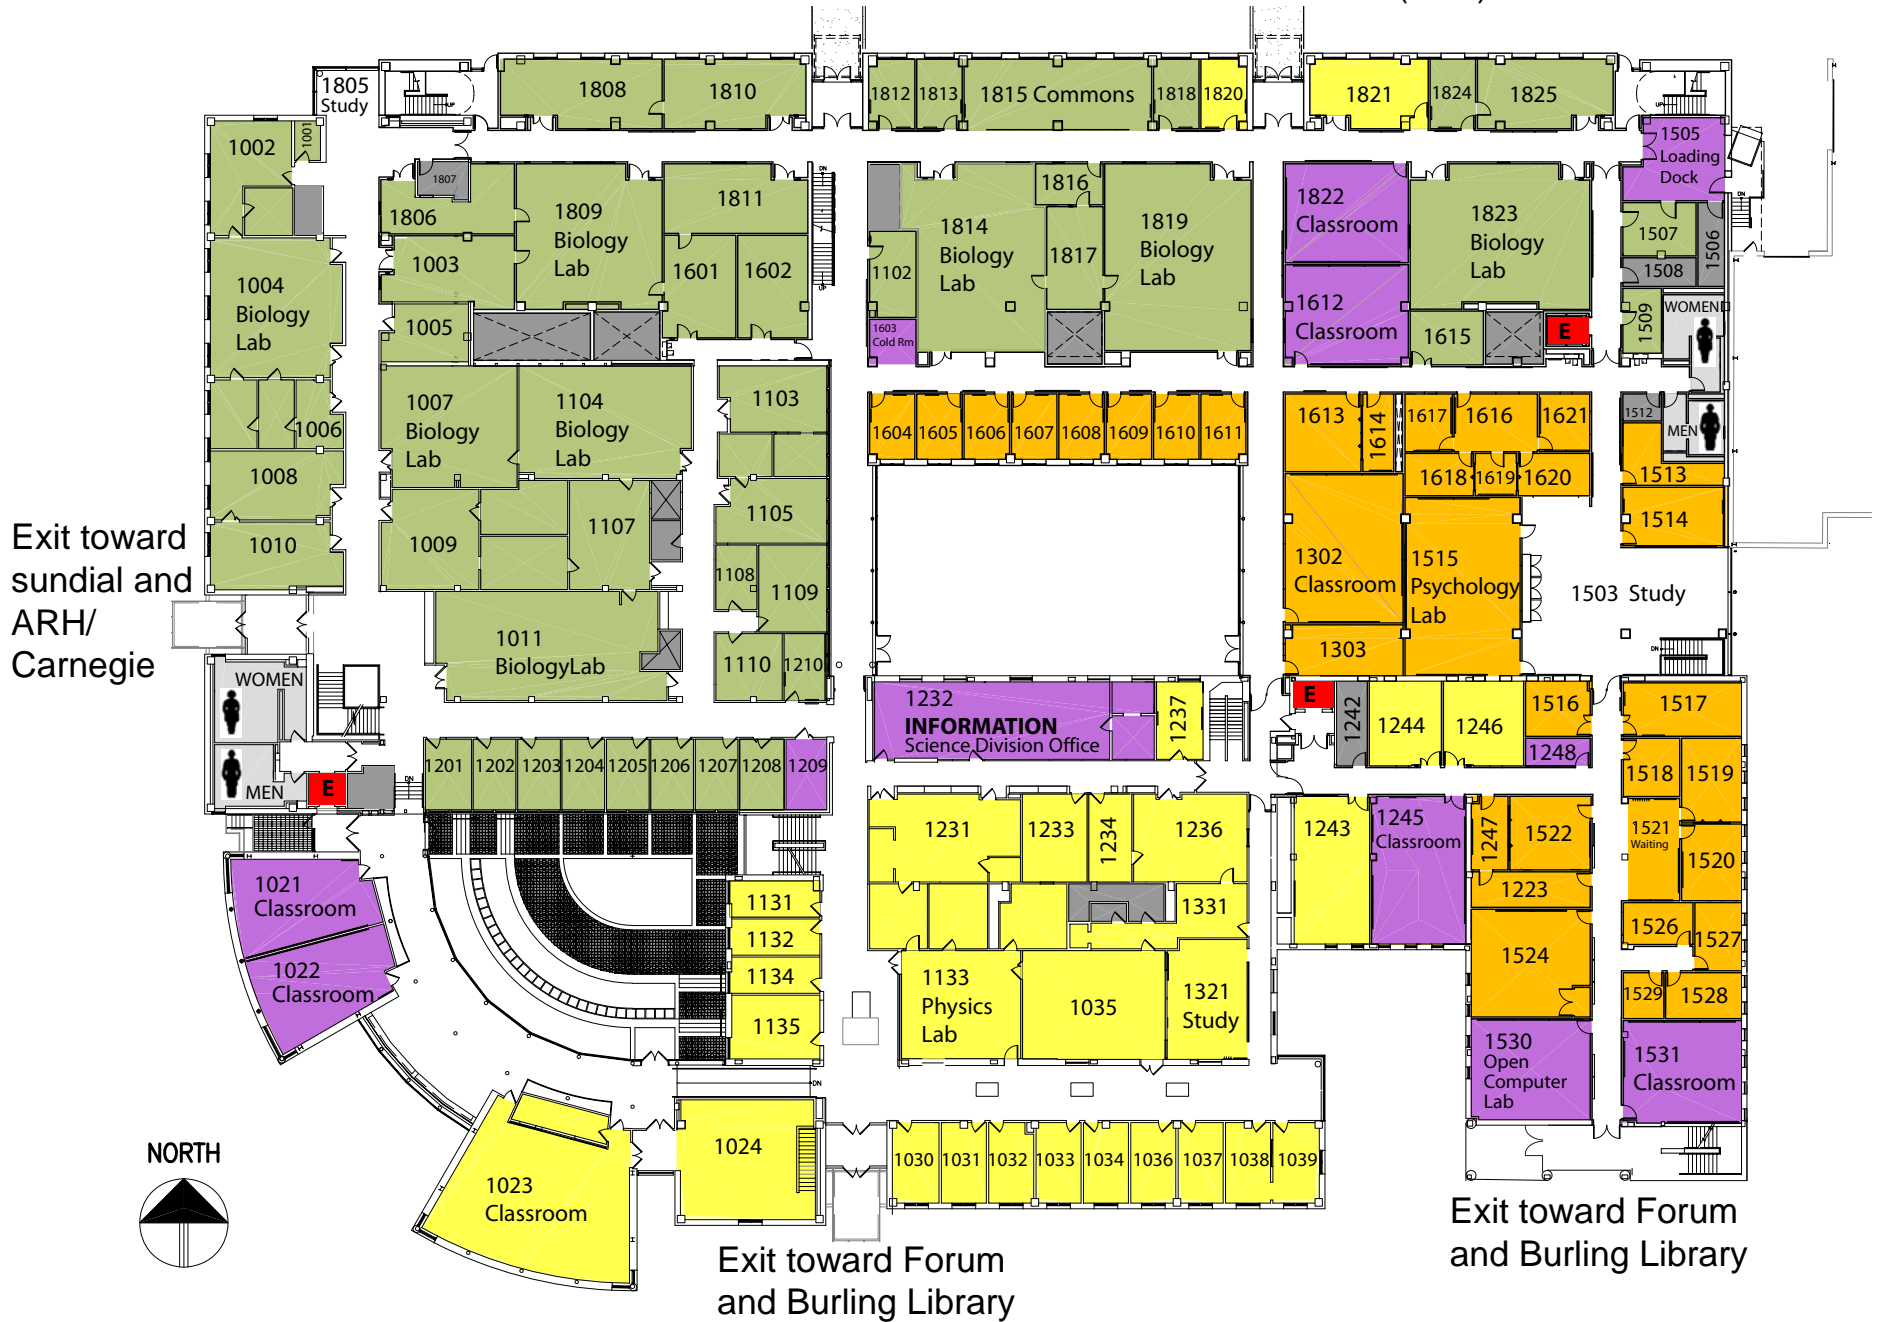

NOYCE SCIENCE CENTER

LOWER FLOOR: 0000 LEVEL PLAN

E = elevator

NOYCE SCIENCE CENTER

FIRST FLOOR: 1000 LEVEL PLAN

E = elevator

Exits to 8th Avenue and Rosenfield Center (JRC)

NOYCE SCIENCE CENTER

THIRD FLOOR: 3000 LEVEL PLAN

E = elevator