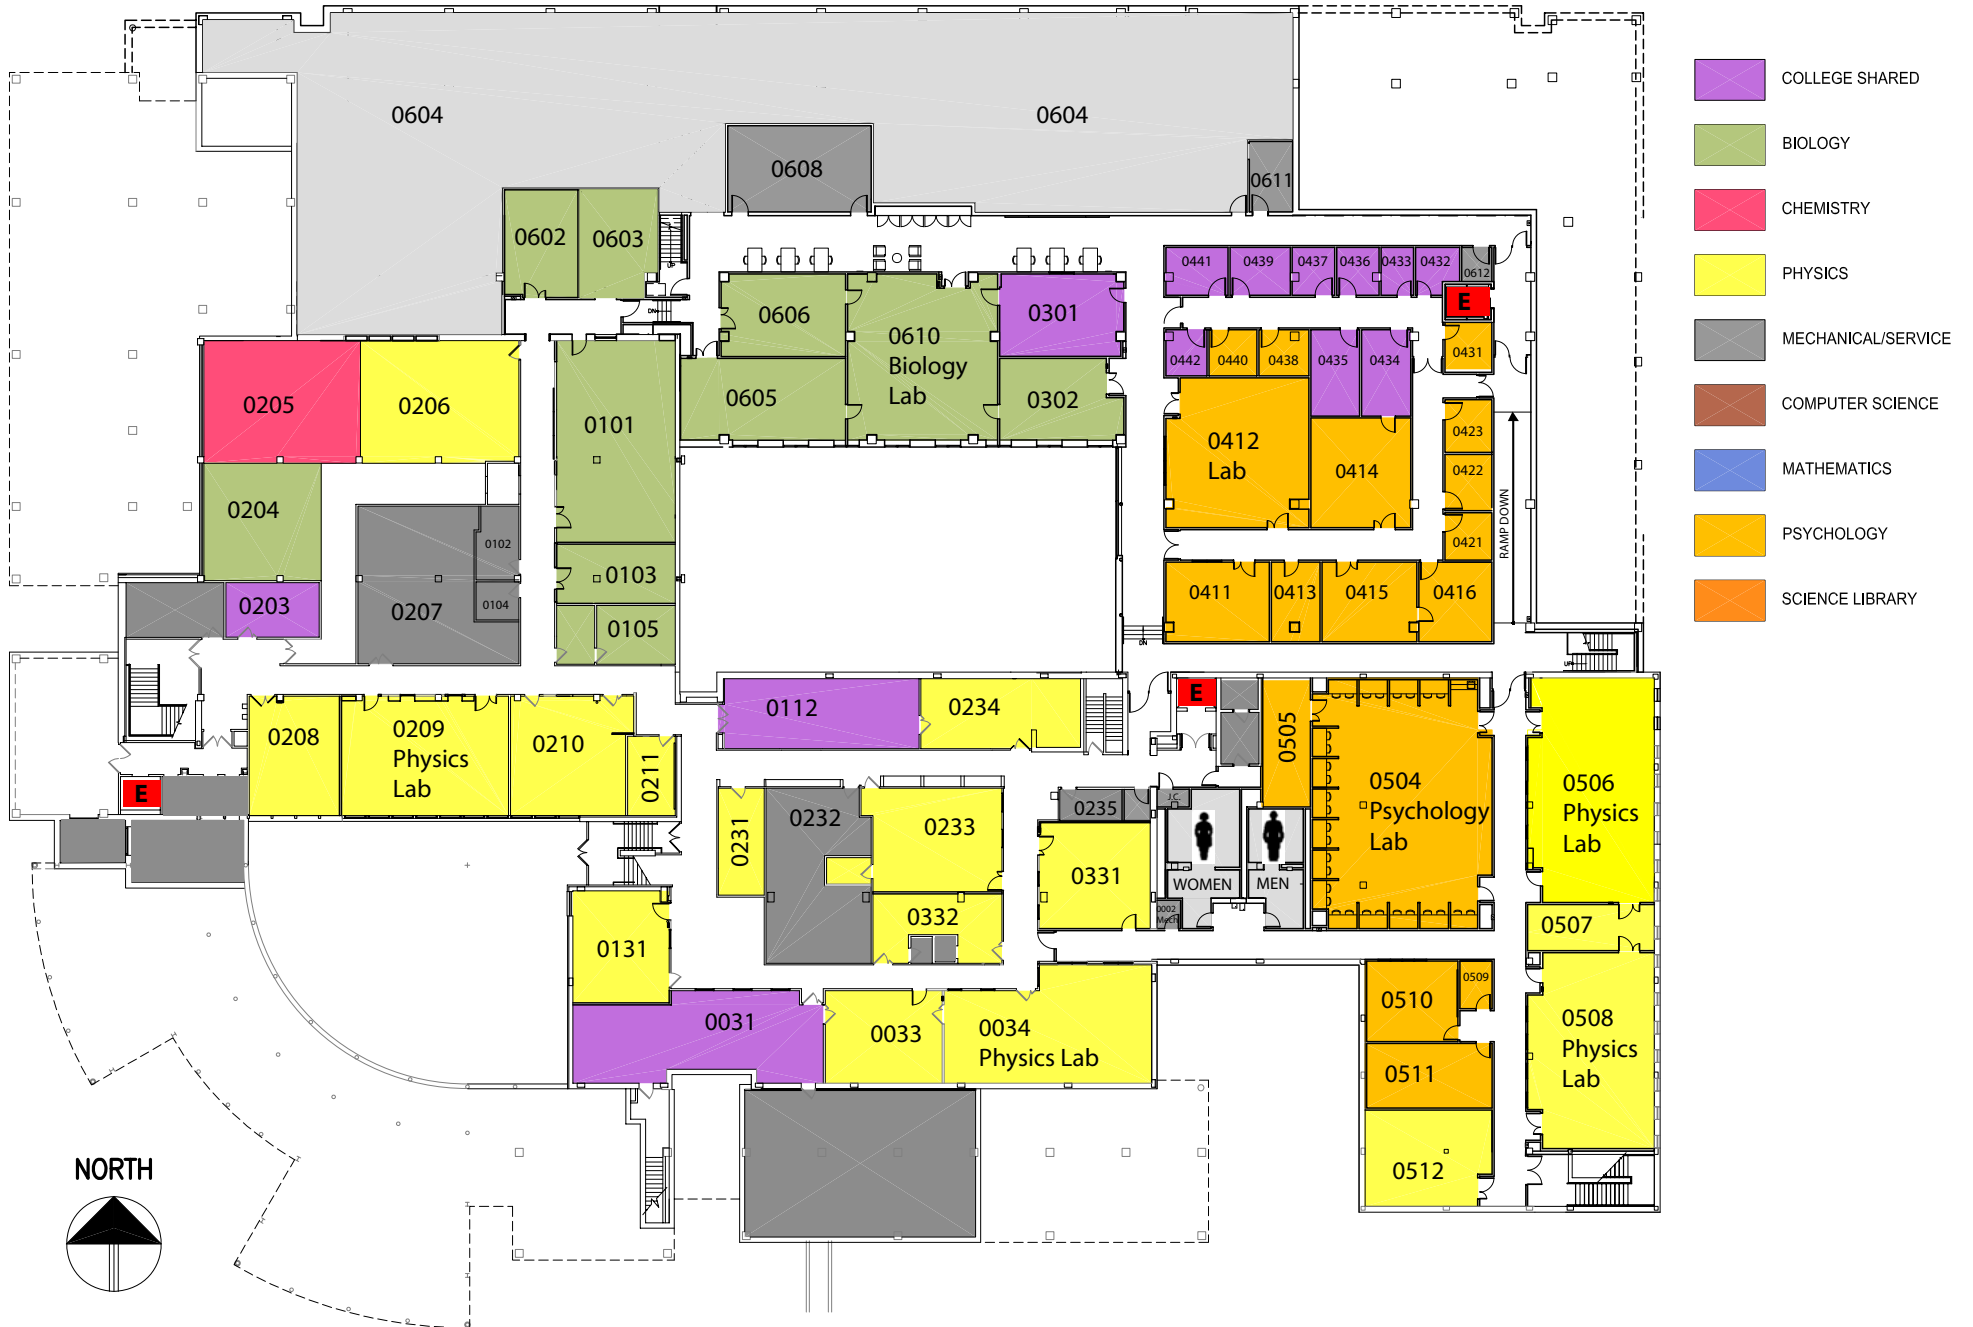

NOYCE SCIENCE CENTER

LOWER FLOOR: 0000 LEVEL PLAN

E = elevator

NOYCE SCIENCE CENTER

FIRST FLOOR: 1000 LEVEL PLAN

E = elevator

Exits to 8th Avenue and Rosenfield Center (JRC)

NOYCE SCIENCE CENTER

THIRD FLOOR: 3000 LEVEL PLAN

E = elevator