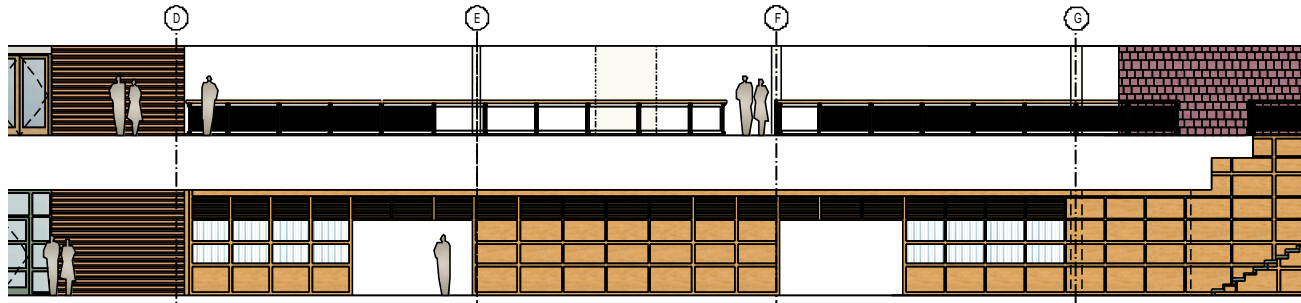

3 ROOMS 100, 200: 1ST FLOOR LOBBY AND 2ND FLOOR CIRCULATION INTERIOR ELEVATION  
A.8114.3 1/4"=1'-0"

4 ROOMS 107, 208, 208-A, STAIR C: 1ST AND 2ND FLOOR CIRCULATION INTERIOR ELEVATION  
A.8114.4 1/4"=1'-0"

2 ROOMS 106, 207: GRILLE AND STUDY LOUNGE INTERIOR ELEVATION  
A.8114.2 1/4"=1'-0"

1 ROOMS 100, 102, 200, 200-D: 1ST AND 2ND FLOOR CIRCULATION INTERIOR ELEVATION  
A.8114.1 1/4"=1'-0"