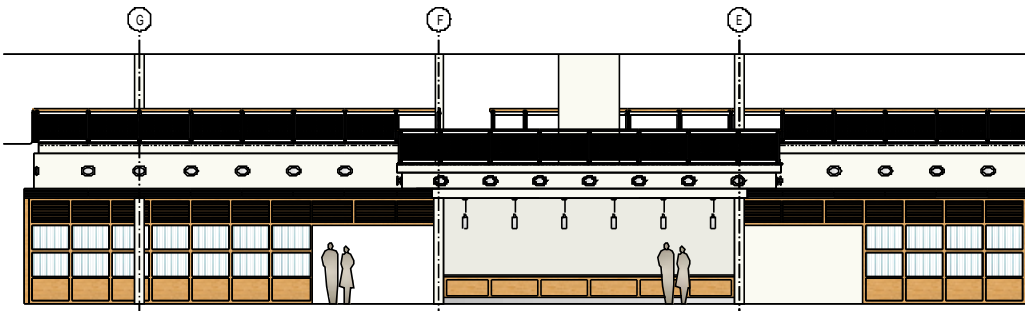

3 ROOMS 100, 200: 1ST FLOOR LOBBY AND 2ND FLOOR CIRCULATION INTERIOR ELEVATION  
A.8114.3 1/4"=1'-0"

4 ROOMS 107, 208, 208-A, STAIR C: 1ST AND 2ND FLOOR CIRCULATION INTERIOR ELEVATION  
A.8114.4 1/4"=1'-0"

2 ROOMS 106, 207: GRILLE AND STUDY LOUNGE INTERIOR ELEVATION  
A.8114.2 1/4"=1'-0"

1 ROOMS 100, 102, 200, 200-D: 1ST AND 2ND FLOOR CIRCULATION INTERIOR ELEVATION  
A.8114.1 1/4"=1'-0"